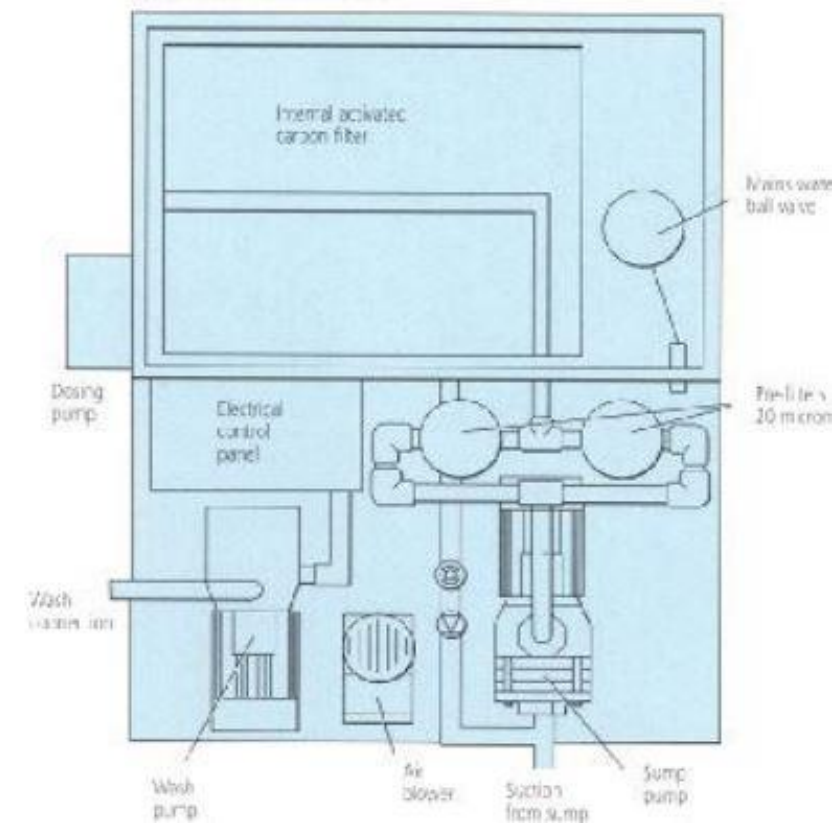

MORCLEAN^{TM}

Morclean Ltd

Stephenson Road, Speedwell Industrial Estate, Staveley, Chesterfield. S43 2JN

Tel: +44 (0)1246 471147 Fax: +44 (0)1246 471277

sales@morclean.com www.morclean.com